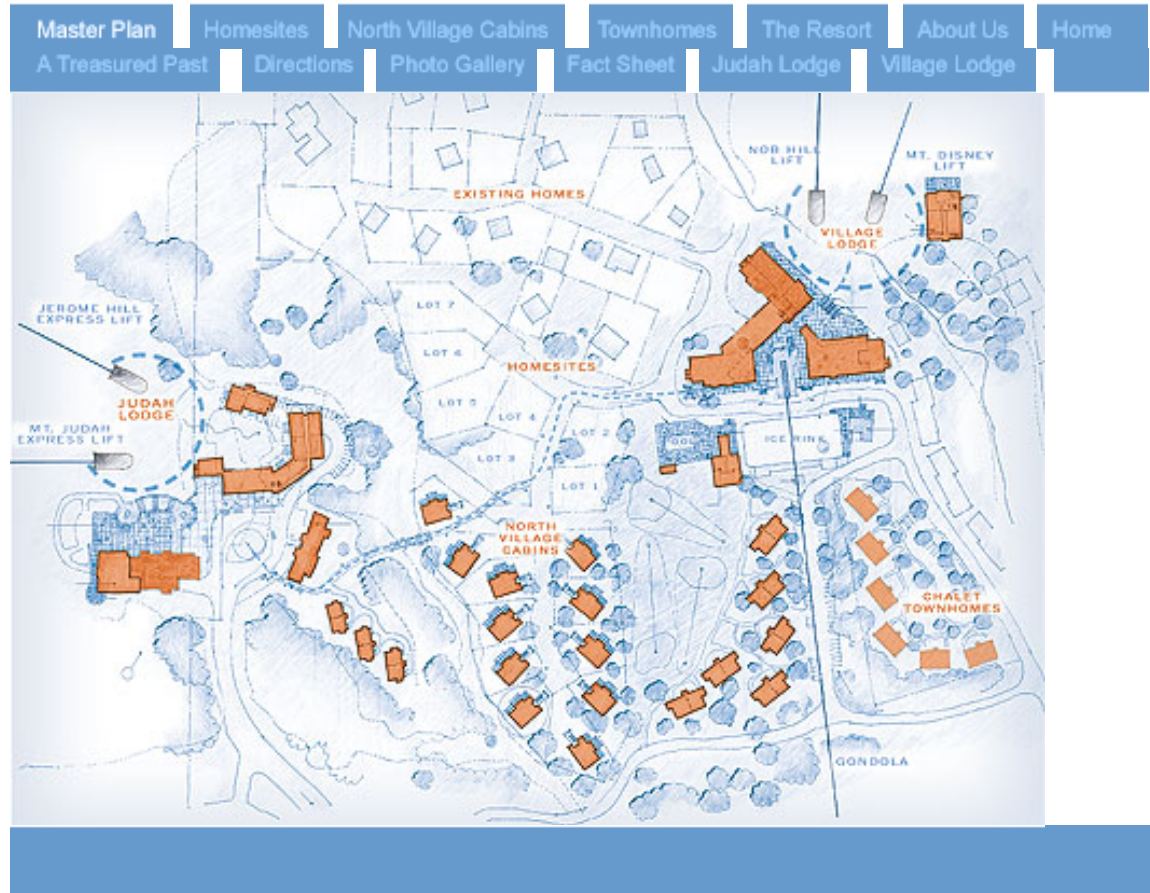

Sign up for our

Snow eMail

Win FREE Lift Tickets

Take a

Virtual Tour

Check out SB Interactive

First Time

Skier or Boarder?

The Master Plan succeeds in blending modern amenities into the existing alpine ambiance.

THE VILLAGE AT SUGAR BOWL

[Design by Rathje Chadwick & Company](#)

Web Services by Vacation Technologies & Tahoe Guide