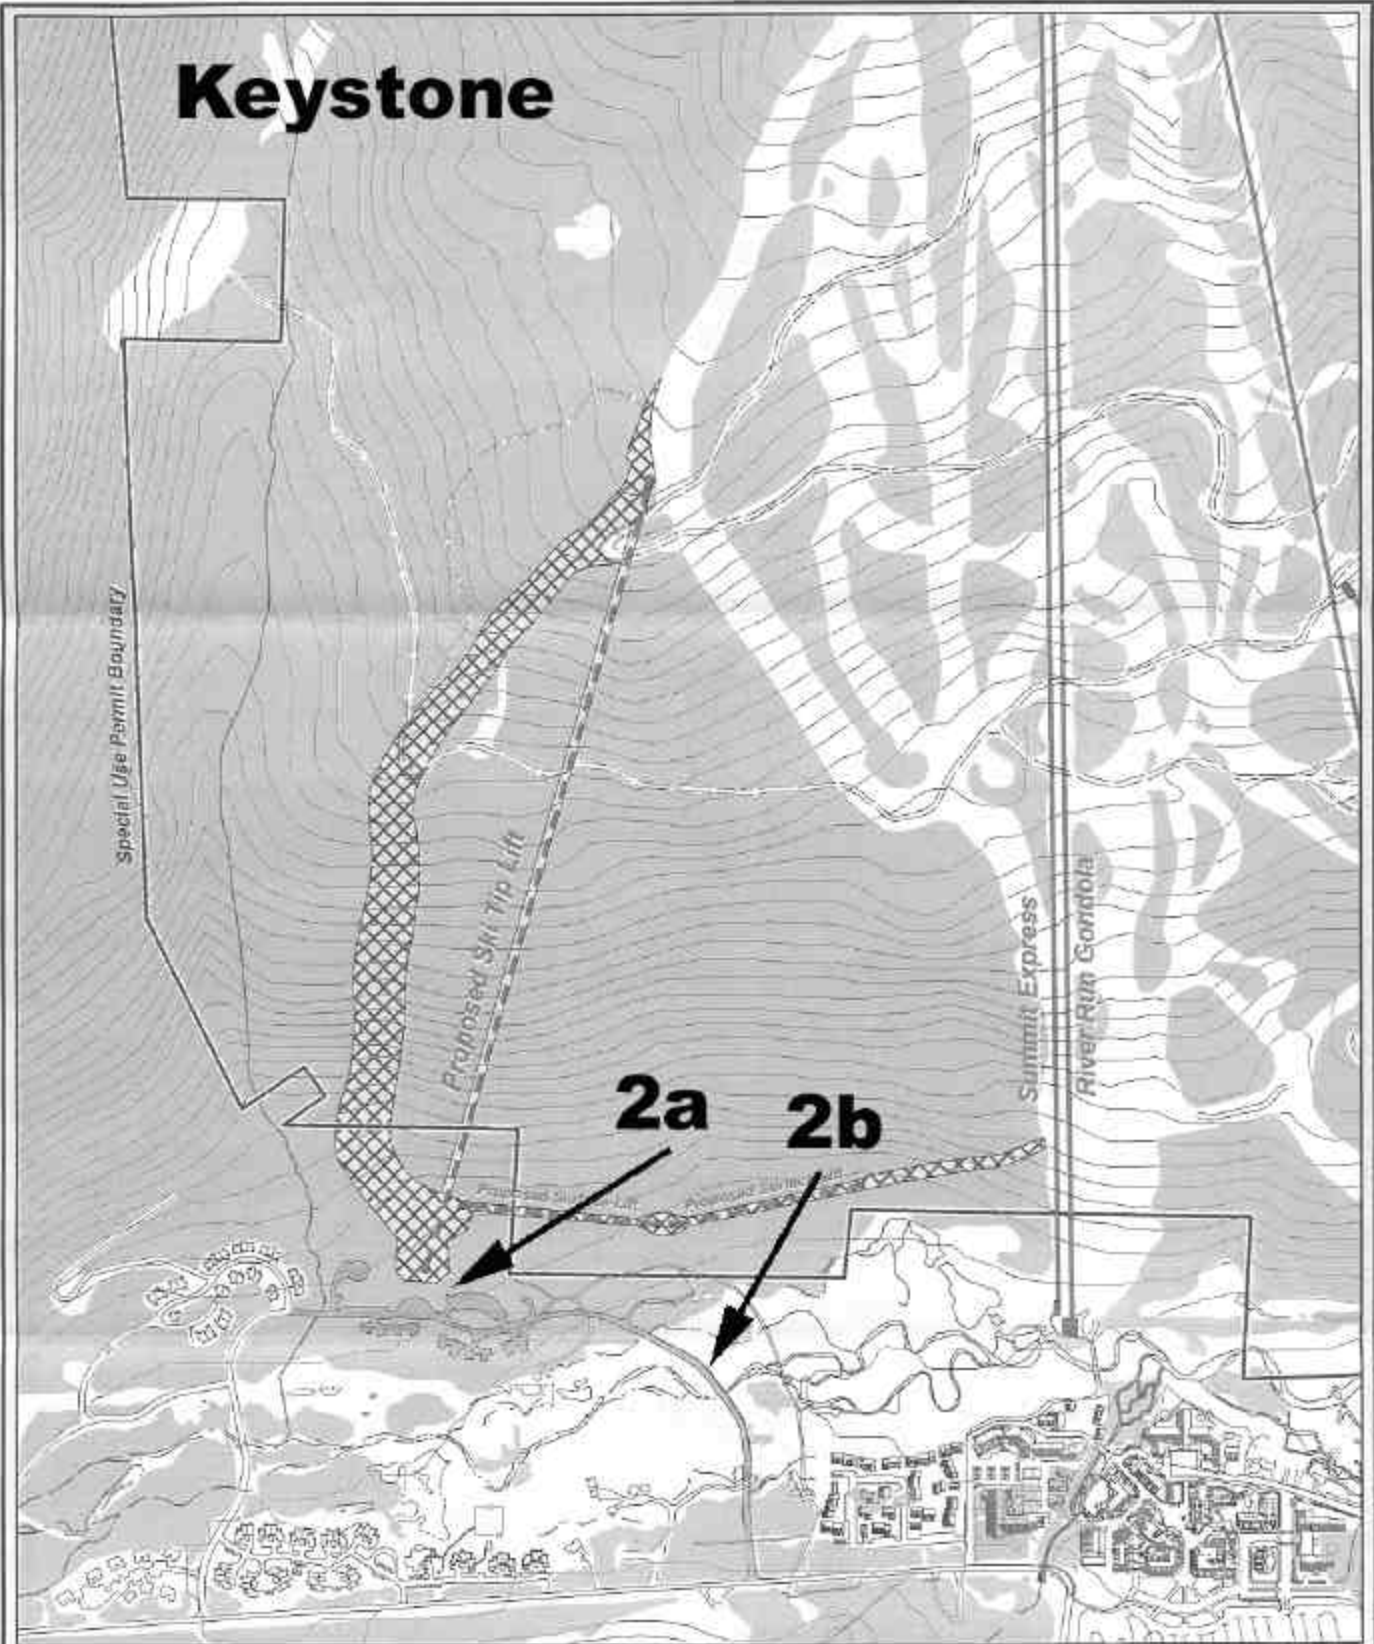

# Keystone

**KEYSTONE**  
The Nature of the Rockies

## Ski Tip Lift and Trail Development

*Proposed Action*

### Legend

- |   |                     |  |         |
|---|---------------------|--|---------|
|  | Proposed Lift       |  | Forest  |
|  | Existing Lift       |  | Streams |
|  | Proposed Trail      |  |         |
|  | Proposed Snowmaking |  |         |
|  | Future Development  |   |         |

Contour Interval: 10 ft

0 400 800 ft.

Date: 6.19.02  
Created By: GH  
Produced By:

SE GROUP