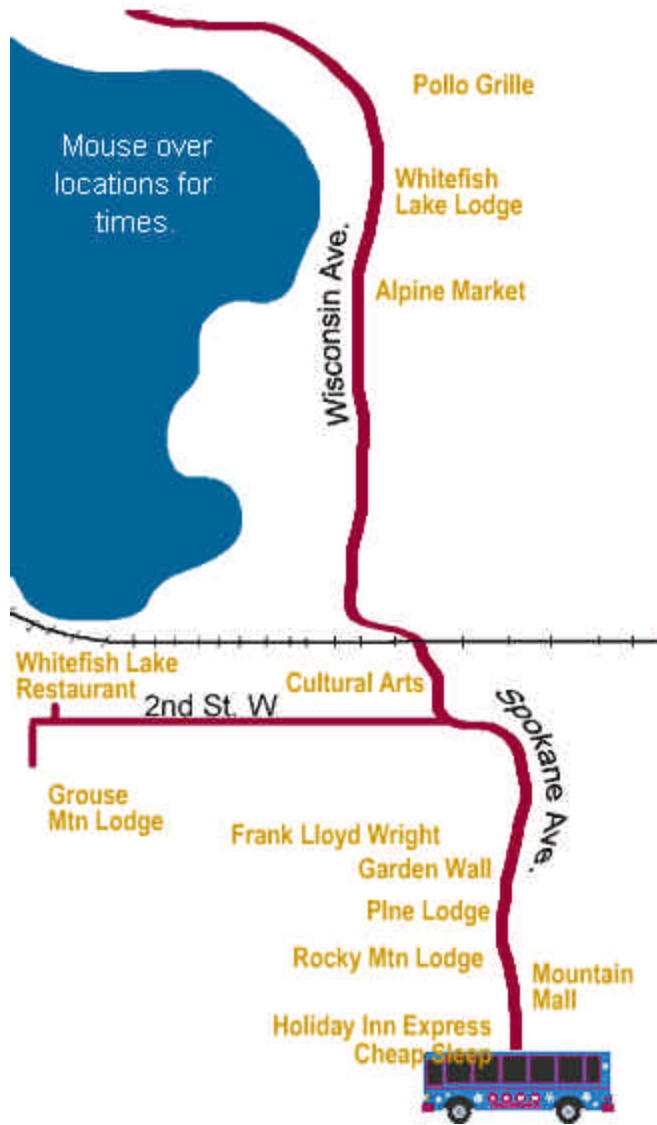

Online Store	Lodging Specials	Winter	Summer	Press Center	Employment	Contact Us
Online Lodging	Get/Stay Here	Photos/Videos	Group/Event Planner	Real Estate		

WHITEFISH, MONTANA — Winter — Snow Bus Schedule

Bus A - Runs seven days per week all season beginning December 13th
 Bus B - Runs Fridays, Saturdays, Sundays and Holidays (Including 12/26 - 12/31)
 Bus C - Runs only Saturdays and Holidays (Including 12/26 -12/31)